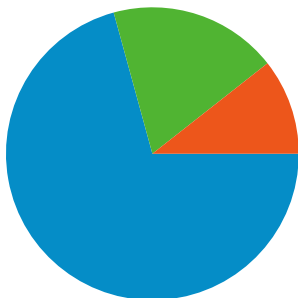

Traffic Sources Overview

- **Search Engines**
  307 (70.74%)
- **Direct Traffic**
  81 (18.66%)
- **Referring Sites**
  46 (10.60%)

Content Overview

Pages	Pageviews	% Pageviews
/	355	33.59%
/fia_library_free.html	91	8.61%
/fia_notnews.html	43	4.07%
/fiapng_books.html	40	3.78%
/fia_library_acts.html	33	3.12%