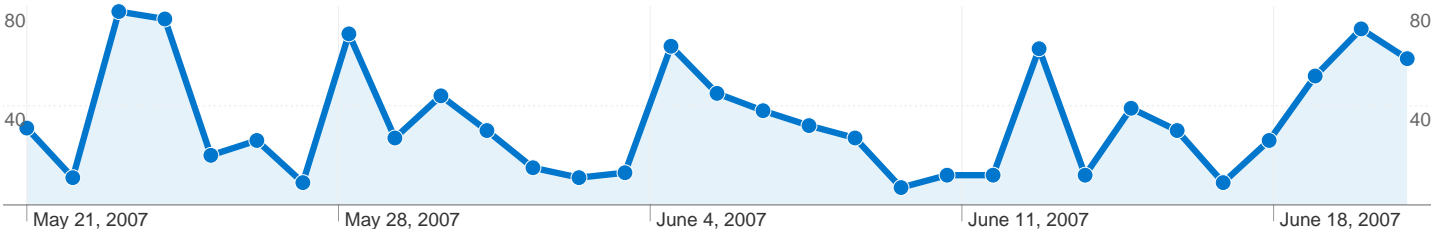

Site Usage

434 Visits

1,057 Pageviews

2.44 Pages/Visit

00:03:44 Avg. Time on Site

58.29% Bounce Rate

69.35% % New Visits

Visitors Overview

336 people visited this site

434 Visits

336 Absolute Unique Visitors

1,057 Pageviews

2.44 Average Pageviews

00:03:44 Time on Site

58.29% Bounce Rate

69.35% New Visits

434 visits came from 5 continents

Site Usage

Visits 434 % of Site Total: 100.00%	Pages/Visit 2.44 Site Avg: 2.44 (0.00%)	Avg. Time on Site 00:03:44 Site Avg: 00:03:44 (0.00%)	% New Visits 69.35% Site Avg: 69.35% (0.00%)	Bounce Rate 58.29% Site Avg: 58.29% (0.00%)	
Continent	Visits	Pages/Visit	Avg. Time on Site	% New Visits	Bounce Rate
Oceania	189	2.56	00:03:59	69.31%	55.03%
Asia	106	2.49	00:04:10	65.09%	57.55%
Americas	80	2.22	00:02:50	80.00%	65.00%
Europe	48	2.33	00:03:20	62.50%	58.33%
Africa	11	1.73	00:03:37	63.64%	72.73%