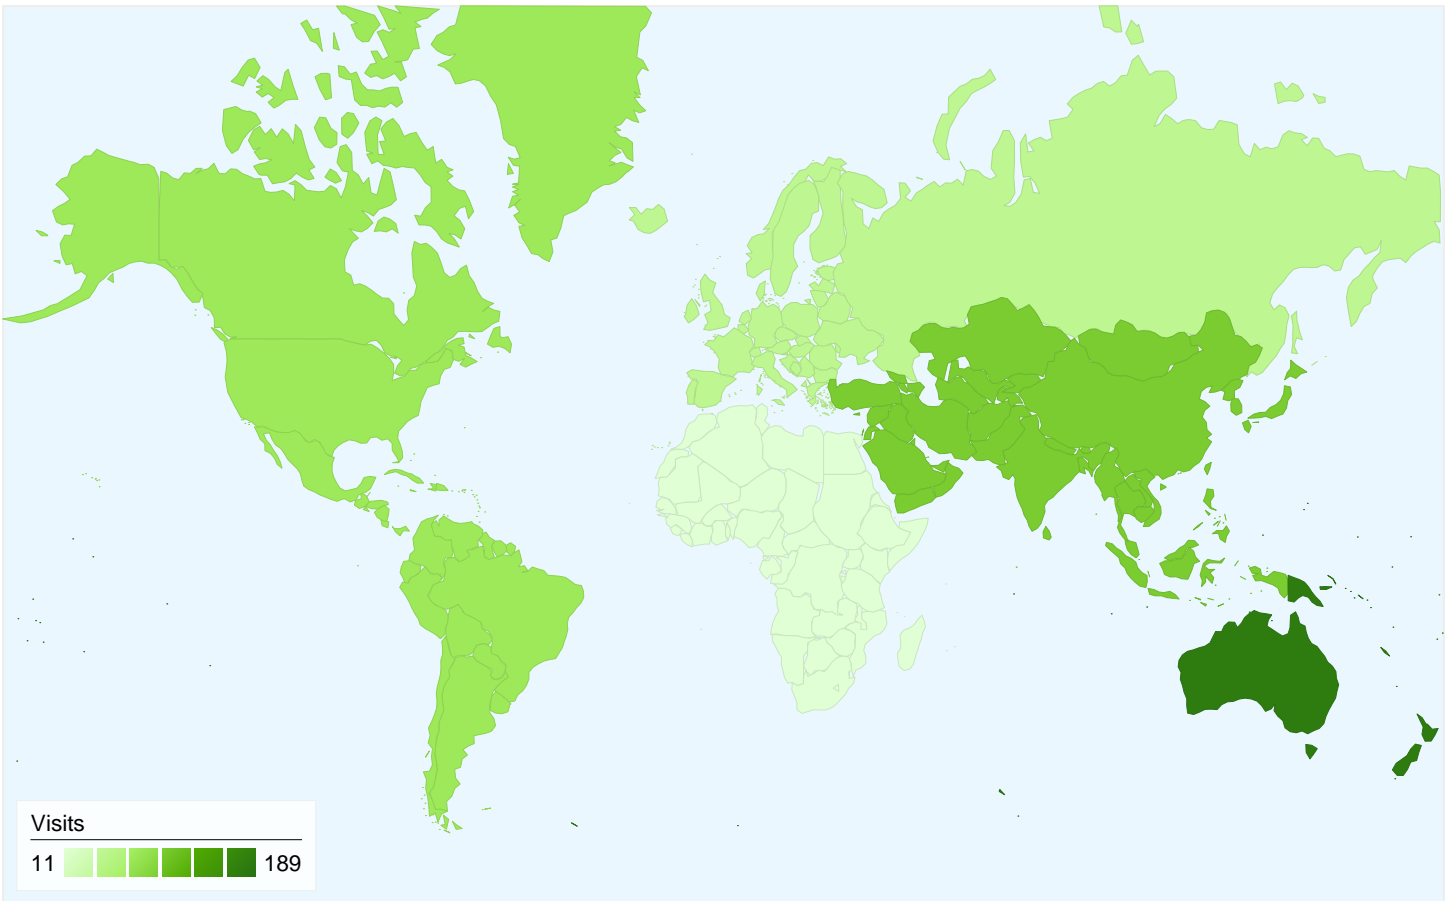

Visitors
336

Map Overlay world

Traffic Sources Overview

- **Search Engines**
307 (70.74%)
- **Direct Traffic**
81 (18.66%)
- **Referring Sites**
46 (10.60%)

Content Overview

Pages	Pageviews	% Pageviews
/	355	33.59%
/fia_library_free.html	91	8.61%
/fia_notnews.html	43	4.07%
/fiapng_books.html	40	3.78%
/fia_library_acts.html	33	3.12%

336 people visited this site

434 Visits

336 Absolute Unique Visitors

1,057 Pageviews

2.44 Average Pageviews

00:03:44 Time on Site

58.29% Bounce Rate

69.35% New Visits

All traffic sources sent a total of 434 visits

-  18.66% Direct Traffic
-  10.60% Referring Sites
-  70.74% Search Engines

Top Traffic Sources

Sources	Visits	% visits	Keywords	Visits	% visits
google (organic)	245	56.45%	png forest products	9	2.93%
(direct) ((none))	81	18.66%	pngfia	9	2.93%
yahoo (organic)	47	10.83%	png forestry	7	2.28%
msn (organic)	11	2.53%	png forest association	5	1.63%
images.google.com (referral)	10	2.30%	png forest industries	4	1.30%

434 visits came from 5 continents

Site Usage

Visits 434 % of Site Total: 100.00%	Pages/Visit 2.44 Site Avg: 2.44 (0.00%)	Avg. Time on Site 00:03:44 Site Avg: 00:03:44 (0.00%)	% New Visits 69.35% Site Avg: 69.35% (0.00%)	Bounce Rate 58.29% Site Avg: 58.29% (0.00%)	
Continent	Visits	Pages/Visit	Avg. Time on Site	% New Visits	Bounce Rate
Oceania	189	2.56	00:03:59	69.31%	55.03%
Asia	106	2.49	00:04:10	65.09%	57.55%
Americas	80	2.22	00:02:50	80.00%	65.00%
Europe	48	2.33	00:03:20	62.50%	58.33%
Africa	11	1.73	00:03:37	63.64%	72.73%