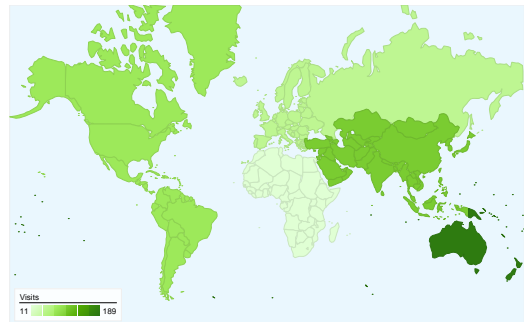

Site Usage

434 Visits

1,057 Pageviews

2.44 Pages/Visit

00:03:44 Avg. Time on Site

58.29% Bounce Rate

69.35% % New Visits

Visitors Overview

Visitors
336

Map Overlay world

Traffic Sources Overview

- **Search Engines**
307 (70.74%)
- **Direct Traffic**
81 (18.66%)
- **Referring Sites**
46 (10.60%)

Content Overview

Pages	Pageviews	% Pageviews
/	355	33.59%
/fia_library_free.html	91	8.61%
/fia_notnews.html	43	4.07%
/fiapng_books.html	40	3.78%
/fia_library_acts.html	33	3.12%

336 people visited this site

434 Visits

336 Absolute Unique Visitors

1,057 Pageviews

2.44 Average Pageviews

00:03:44 Time on Site

58.29% Bounce Rate

69.35% New Visits

434 visits came from 5 continents

Site Usage

Visits 434 % of Site Total: 100.00%	Pages/Visit 2.44 Site Avg: 2.44 (0.00%)	Avg. Time on Site 00:03:44 Site Avg: 00:03:44 (0.00%)	% New Visits 69.35% Site Avg: 69.35% (0.00%)	Bounce Rate 58.29% Site Avg: 58.29% (0.00%)	
Continent	Visits	Pages/Visit	Avg. Time on Site	% New Visits	Bounce Rate
Oceania	189	2.56	00:03:59	69.31%	55.03%
Asia	106	2.49	00:04:10	65.09%	57.55%
Americas	80	2.22	00:02:50	80.00%	65.00%
Europe	48	2.33	00:03:20	62.50%	58.33%
Africa	11	1.73	00:03:37	63.64%	72.73%