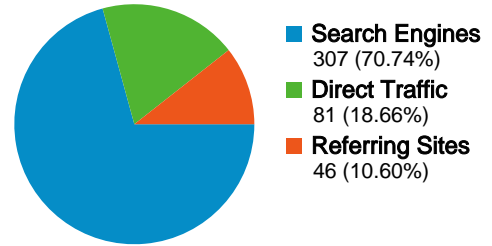

Top Traffic Sources

Sources	Visits	% visits	Keywords	Visits	% visits
google (organic)	245	56.45%	png forest products	9	2.93%
(direct) ((none))	81	18.66%	pngfia	9	2.93%
yahoo (organic)	47	10.83%	png forestry	7	2.28%
msn (organic)	11	2.53%	png forest association	5	1.63%
images.google.com (referral)	10	2.30%	png forest industries	4	1.30%