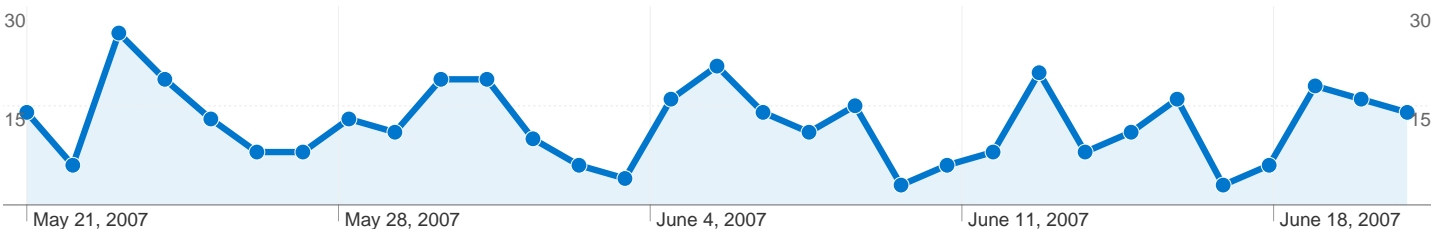

Site Usage

434 Visits

1,057 Pageviews

2.44 Pages/Visit

00:03:44 Avg. Time on Site

58.29% Bounce Rate

69.35% % New Visits

Visitors Overview

336 people visited this site

434 Visits

336 Absolute Unique Visitors

1,057 Pageviews

2.44 Average Pageviews

00:03:44 Time on Site

58.29% Bounce Rate

69.35% New Visits

434 visits came from 5 continents

Site Usage

Visits 434 % of Site Total: 100.00%	Pages/Visit 2.44 Site Avg: 2.44 (0.00%)	Avg. Time on Site 00:03:44 Site Avg: 00:03:44 (0.00%)	% New Visits 69.35% Site Avg: 69.35% (0.00%)	Bounce Rate 58.29% Site Avg: 58.29% (0.00%)	
Continent	Visits	Pages/Visit	Avg. Time on Site	% New Visits	Bounce Rate
Oceania	189	2.56	00:03:59	69.31%	55.03%
Asia	106	2.49	00:04:10	65.09%	57.55%
Americas	80	2.22	00:02:50	80.00%	65.00%
Europe	48	2.33	00:03:20	62.50%	58.33%
Africa	11	1.73	00:03:37	63.64%	72.73%