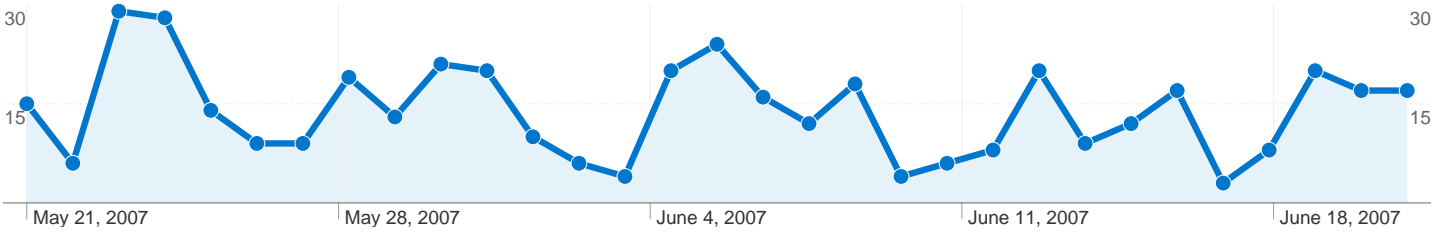

All traffic sources sent a total of 434 visits

- 18.66% Direct Traffic
- 10.60% Referring Sites
- 70.74% Search Engines